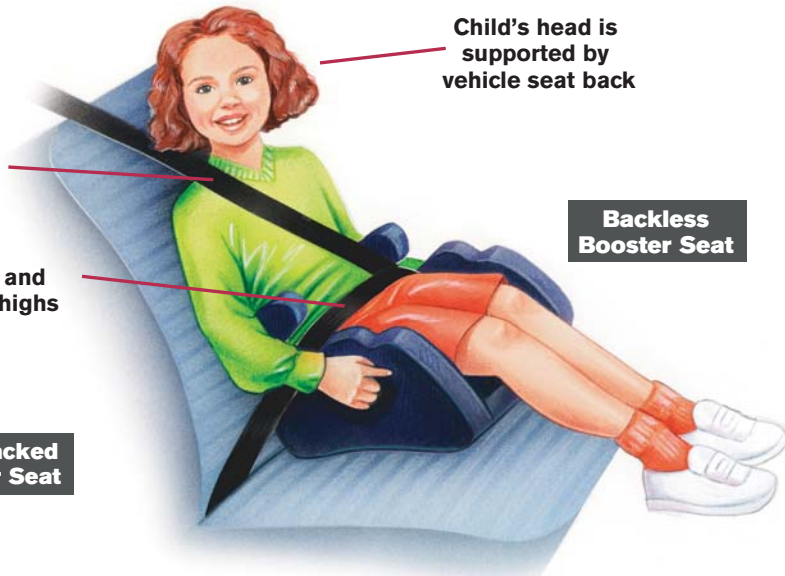

Child's head is supported by vehicle seat back

**Backless
Booster Seat**

If your safety seat cannot be properly installed in your vehicle, or if your child does not fit in the safety seat properly, you should try another safety seat.

Booster Seats (For most children from 4 - 8 years old.)

ALL CHILDREN 12 AND UNDER SHOULD ALWAYS RIDE IN THE BACK SEAT.